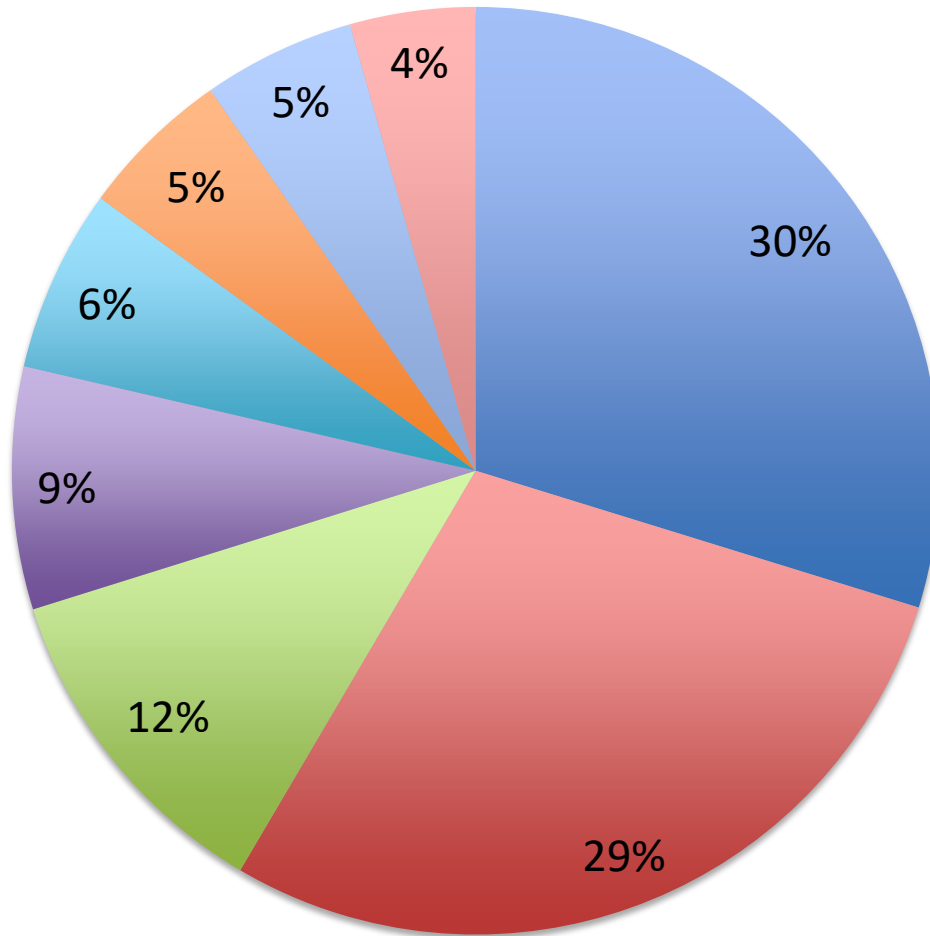

HEALDSBURG AAUW FUND Allocations July 1, 2107 – June 30, 2018

\$94,060

- Scholarships for re-entry women graduating from SRJC and attending 4-year colleges - \$28,000
- Scholarships for local female High School graduates attending 4-year colleges - \$27,000
- Healdsburg Education Foundation - \$11,000
- Tech Trek - summer STEM camp for girls at Stanford - \$7,950**
- AAUW National Fund (advancing AAUW's National mission and programs) - \$6,000
- North Bay Children's Center - \$5,000
- Community Chilcare Council of Sonoma County - \$5,000
- Community Programs (Expanding Your Horizons, Science Fair, Reading Rocks, Speech Trek, Corazon, Healdsburg Museum) - \$4,110

**Tech Trek funds were donated by community businesses and individuals and paid directly to the national program